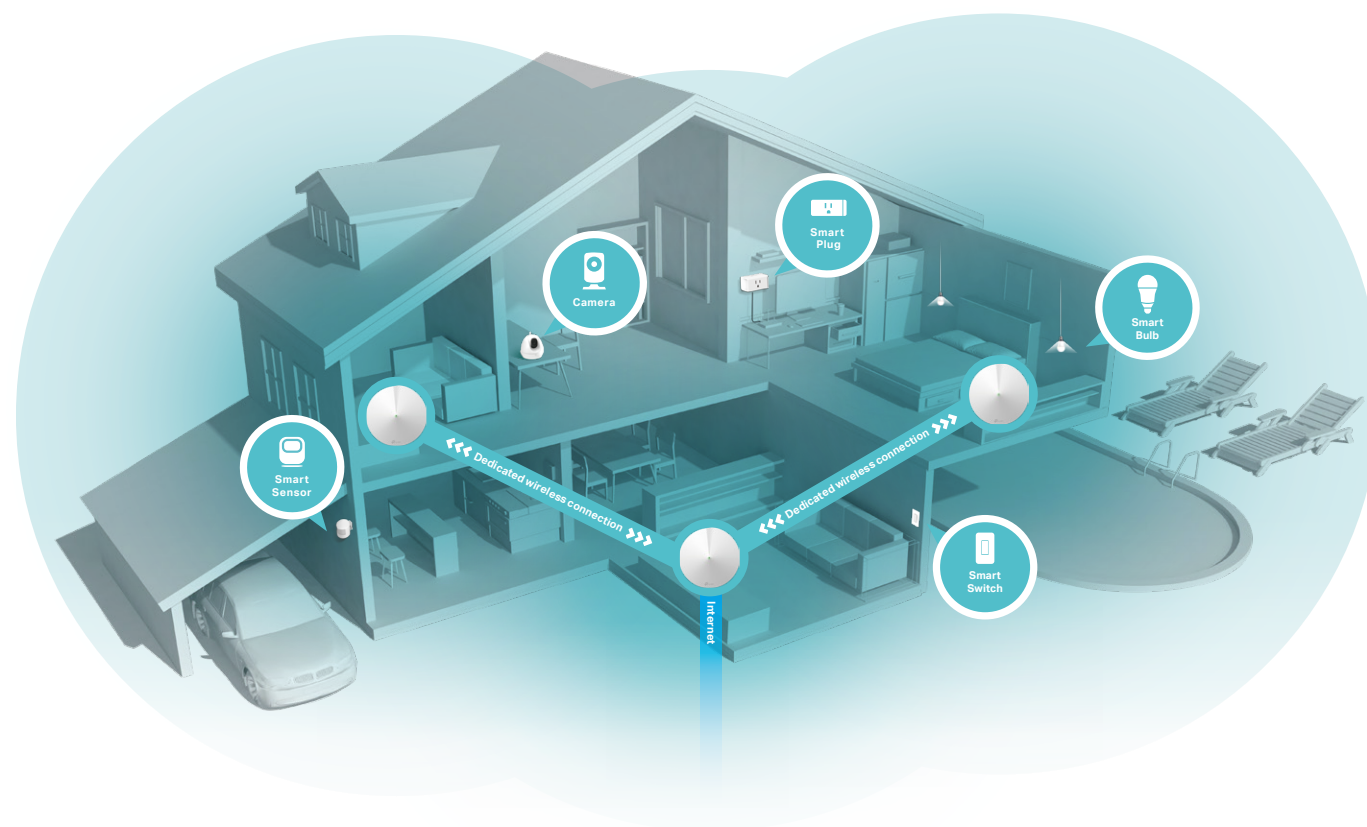

deco[™] | Smart Home Mesh Wi-Fi System
Whole Home Wi-Fi | Seamless Roaming | Parental Controls | Antivirus

AC2200 Smart Home Mesh Wi-Fi System

Seamless coverage
up to 6,500sq.ft.

Deco M9 Plus

Highlights

Fast. Smart. Everywhere.

Deco is the simplest way to guarantee a strong Wi-Fi signal in every corner of your home. Enjoy fast and secure tri-band Wi-Fi no matter how many devices you have. Deco M9 Plus is much more than just a Wi-Fi system, able to act as a hub for all your smart home devices. Simply works with a variety of Zigbee, Bluetooth, Wi-Fi devices.

Wi-Fi Dead-Zone Killer

Eliminate weak signal areas with whole home Wi-Fi. No more searching around for a stable connection.

Superior Tri-Band Speeds

Three separate Wi-Fi bands deliver super-fast, stable connections to devices in every room of your home. More bandwidth is freed up thanks to dedicated wireless links between Deco units. Say goodbye to lag with Deco M9 Plus AC2200 Smart Home Mesh Wi-Fi system.

TP-Link HomeCare™

HomeCare ensures every device on your network remains protected, with a threat database updated live by Trend Micro™. Powerful parental controls can limit online time and block inappropriate content according to unique profiles created for each family member.