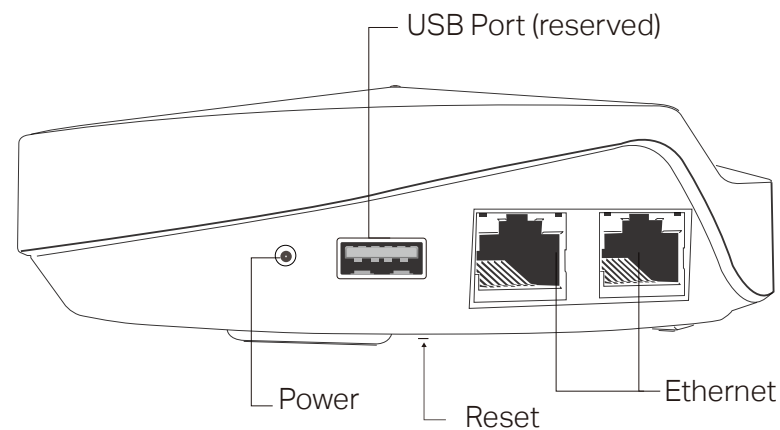

Smart Home Devices Support

Connect smart home devices without an additional hub and control from the Deco app

- **Smart Hub** - Connect Wi-Fi, ZigBee and Bluetooth devices to your network and let you manage them from the Deco App. Set Automation to set interactions between your smart devices

Specifications

Hardware

- Ports: 2 LAN/WAN Gigabit Ethernet Ports, 1 USB 2.0 Port (reserved), 1. Power Port
- Buttons: 1 Reset button on the underside
- Antenna Type: 8 internal antennas per Deco unit
- External Power Supply: 12 V/2 A
- Dimensions (Dia x H): 144 mm x 64 mm,